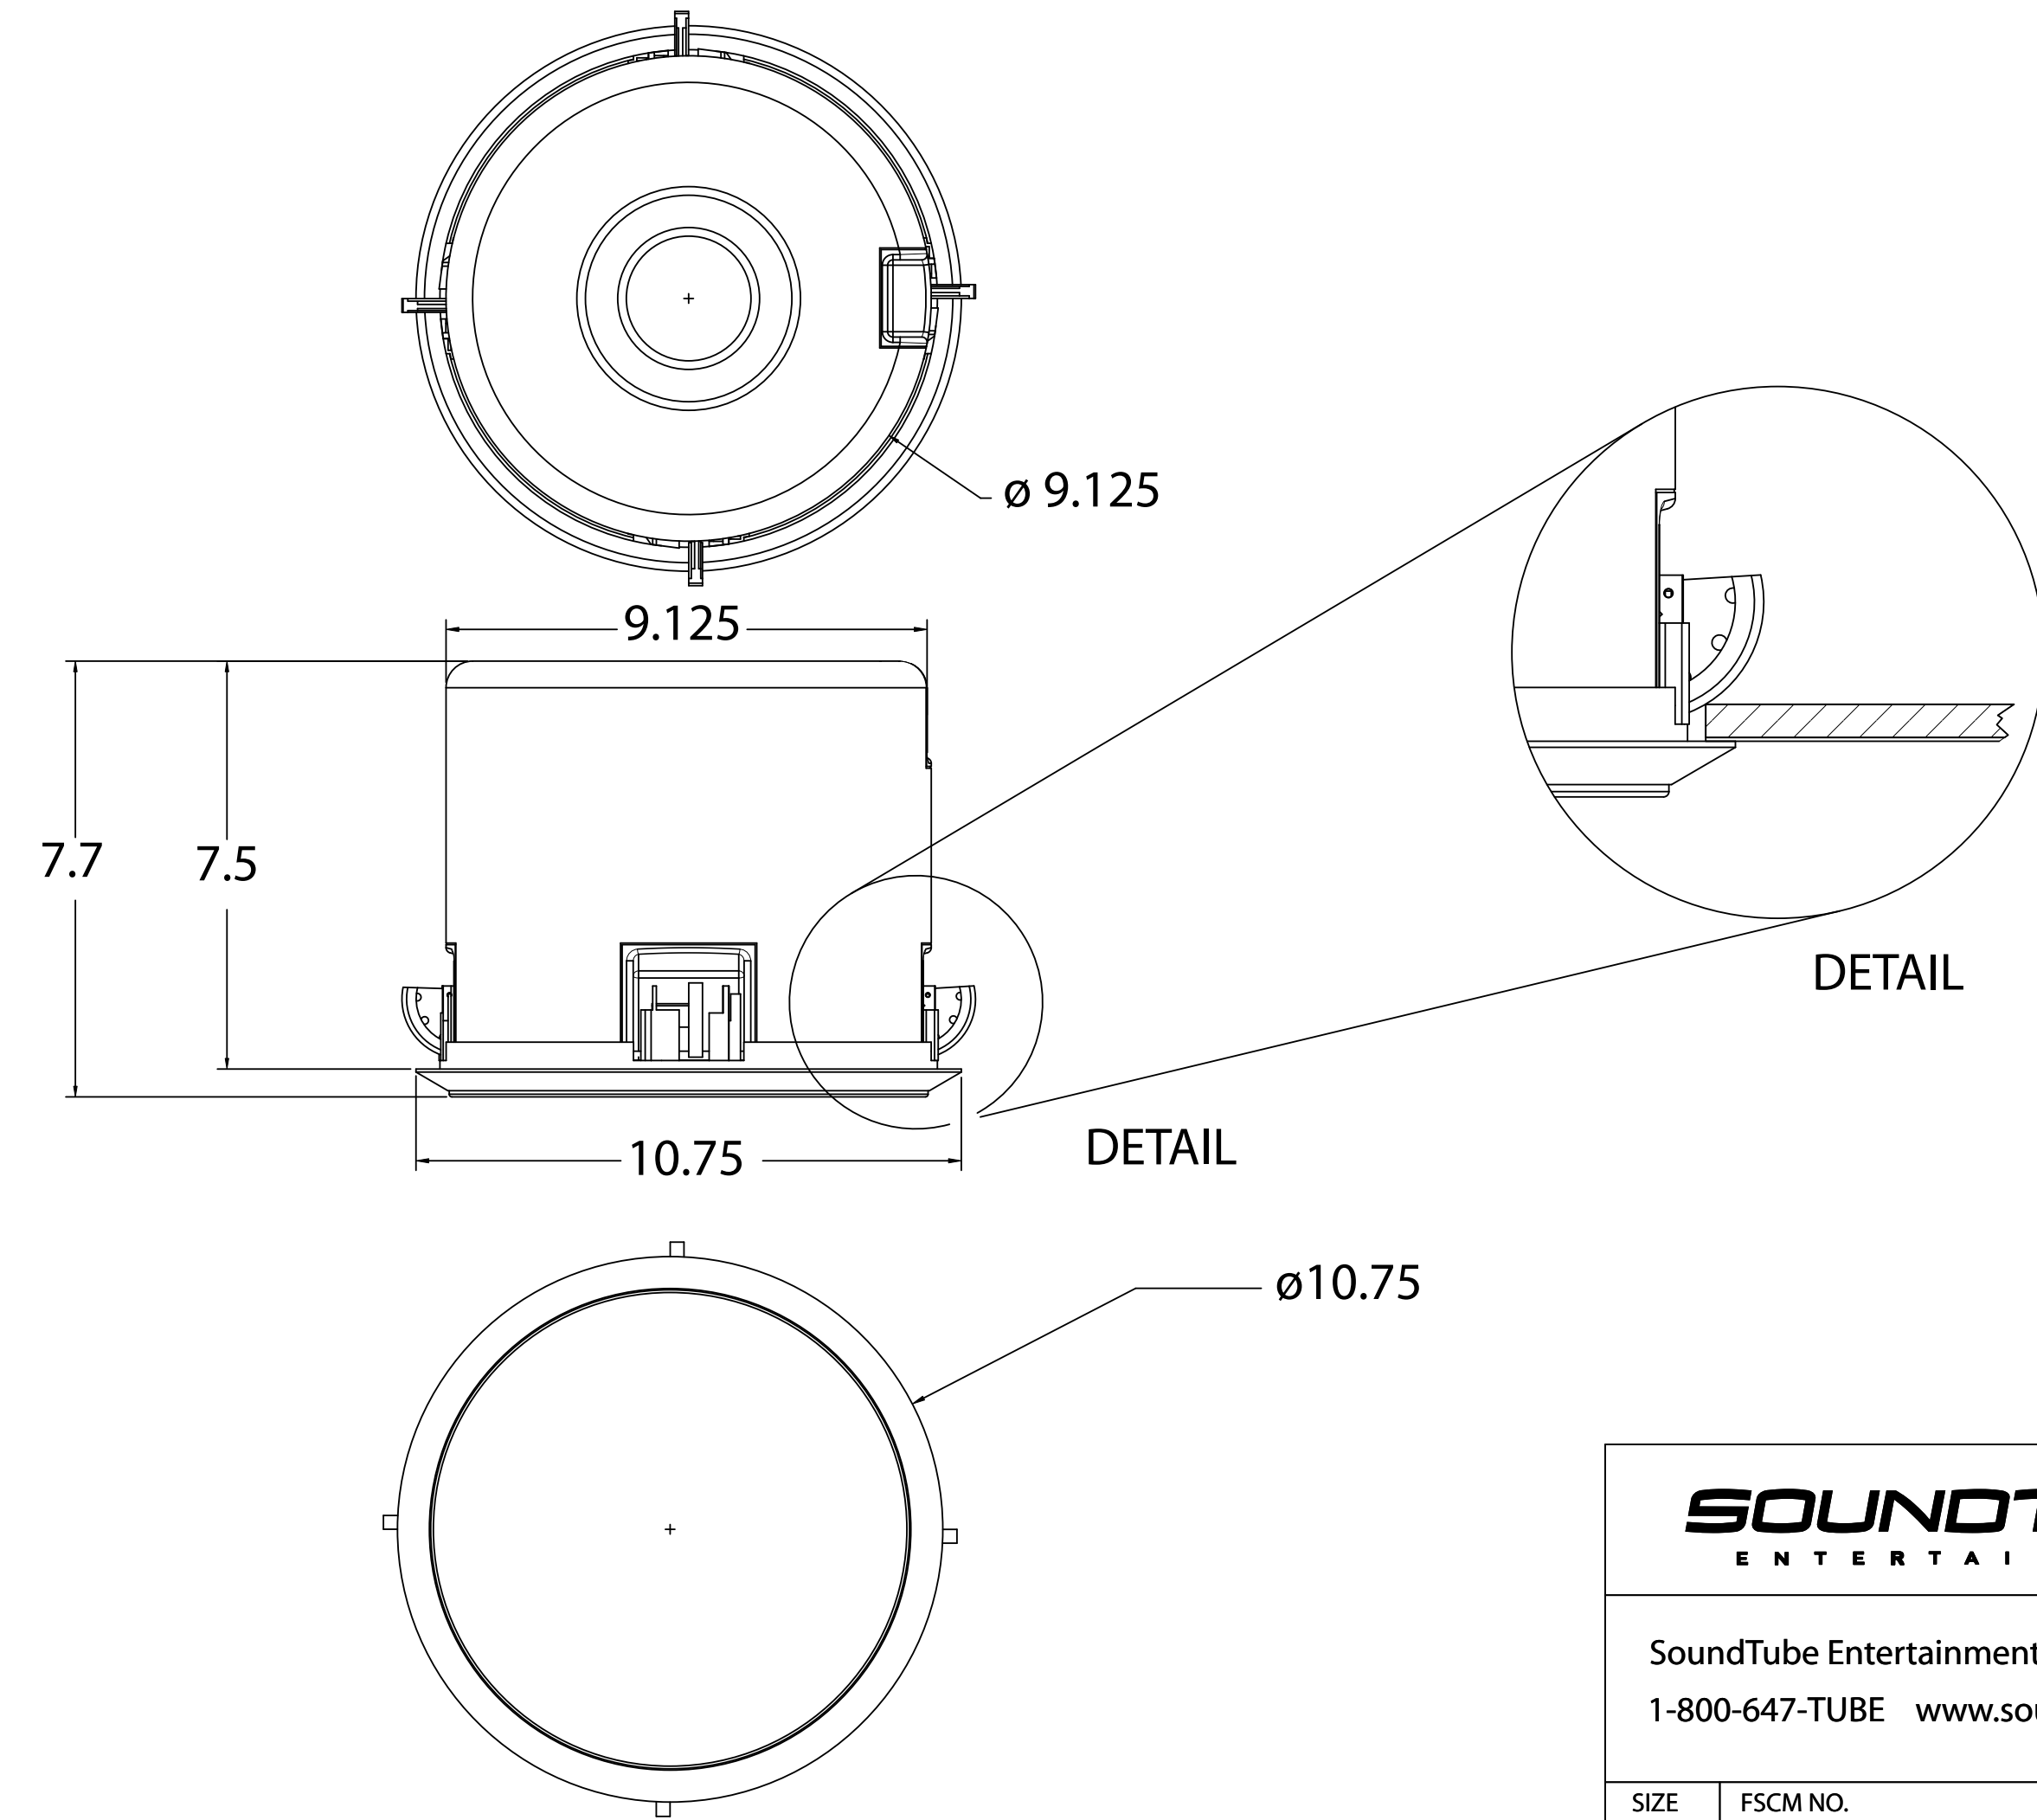

REVISIONS				
ZONE	REV	DESCRIPTION	DATE	APPROVED

<b>SOUNDTUBE</b> ENTERTAINMENT			<b>CM-EZ-II</b>	
SoundTube Entertainment 6430 N. Business Park Loop, Park City, UT. 84098 1-800-647-TUBE www.soundtube.com				
SIZE	FSCM NO.	DWG NO.	REV	
		03-080041		
SCALE	TOLERANCE: 0.00 = ± 0.010 0.000 = ± 0.005		10-04-02	

INFORMATION ON THIS DRAWING IS CONFIDENTIAL AND PROPRIETARY TO SOUNDTUBE.