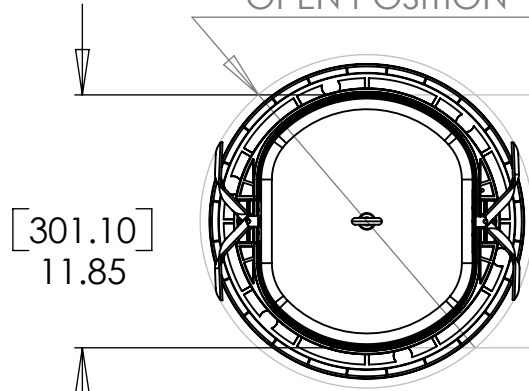

[396.94]  
Ø15.63  
CLEARANCE TO  
CLAMPING WINGS  
OPEN POSITION

BOTTOM VIEW

TOP VIEW

TILE BRIDGE

**PROPRIETARY AND CONFIDENTIAL**

The information on this file is the sole property of SoundTube Entertainment. Any reproduction in part or whole without written permission from SoundTube Entertainment is strictly prohibited.