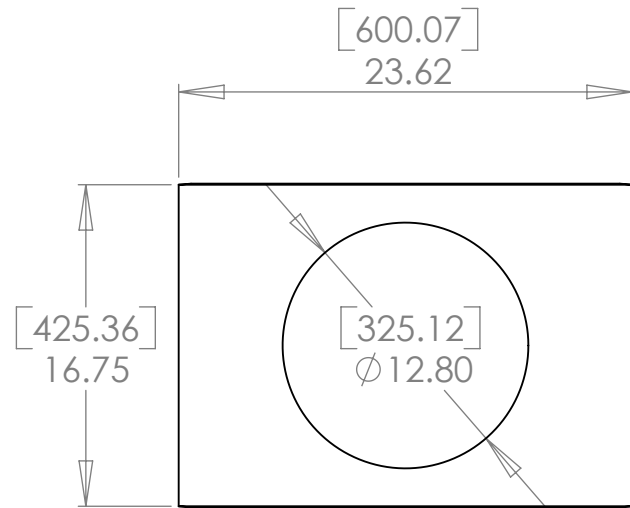

[396.94]  
Ø15.63  
CLEARANCE TO  
CLAMPING WINGS  
OPEN POSITION

BOTTOM VIEW

TOP VIEW

TILE BRIDGE

**PROPRIETARY AND CONFIDENTIAL**

The information on this file is the sole property of SoundTube Entertainment. Any reproduction in part or whole without written permission from SoundTube Entertainment is strictly prohibited.