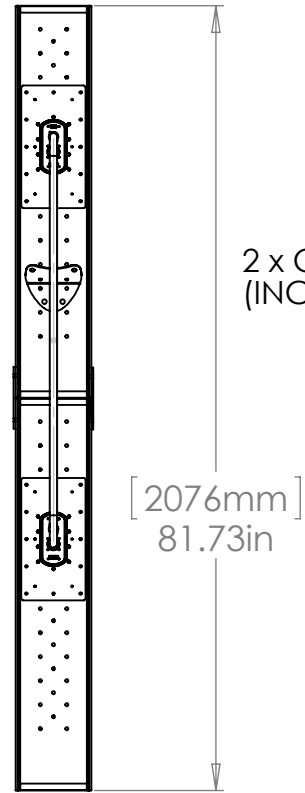

LA808i

6 X 1/4"-20 THREADED
INSERT TYP PER SIDE

25 X 1/4"-20 THREADED
INSERT TYP

PROPRIETARY AND CONFIDENTIAL

The information on this file is the sole property of SoundTube Entertainment. Any reproduction in part or whole without written permission from SoundTube Entertainment is strictly prohibited.

LA880i

2 x CONNECTOR PLATE
(INCLUDED)

LINK CABLE
(INCLUDED)

LA808i

LA880i + LA808i