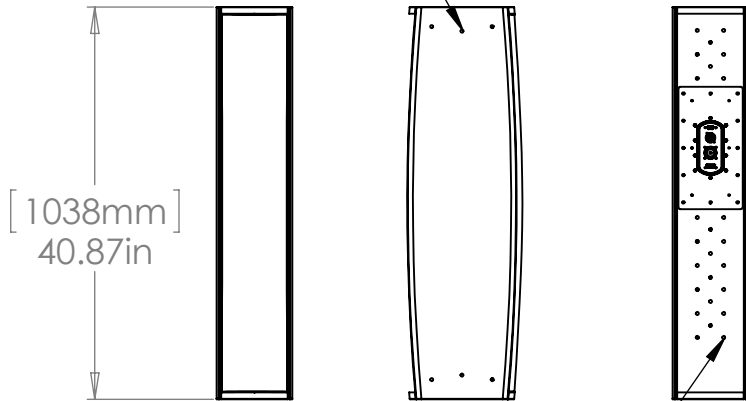

LA808i

6 X 1/4"-20 THREADED
INSERT TYP PER SIDE

25 X 1/4"-20 THREADED
INSERT TYP

PROPRIETARY AND CONFIDENTIAL

The information on this file is the sole property of SoundTube Entertainment. Any reproduction in part or whole without written permission from SoundTube Entertainment is strictly prohibited.

LA880i

2 x CONNECTOR PLATE
(INCLUDED)

LINK CABLE
(INCLUDED)

LA808i

LA880i + LA808i