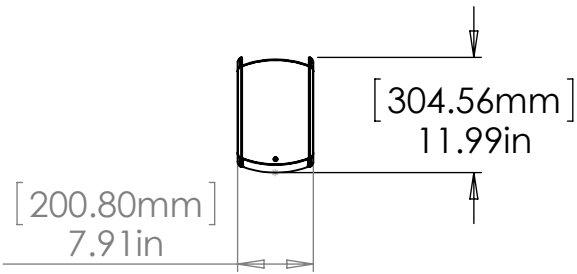

LA808i

6 X 1/4"-20 THREADED
INSERT TYP PER SIDE

25 X 1/4"-20 THREADED
INSERT TYP

PROPRIETARY AND CONFIDENTIAL

The information on this file is the sole property of SoundTube Entertainment. Any reproduction in part or whole without written permission from SoundTube Entertainment is strictly prohibited.

LA880i

2 x CONNECTOR PLATE
(INCLUDED)

LINK CABLE
(INCLUDED)

LA808i

LA880i + LA808i